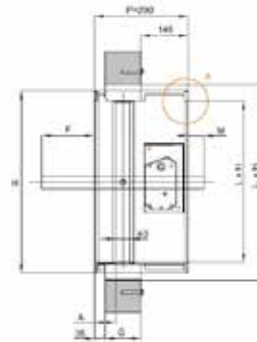

Brandspjæld

SCD800X500VX6

VX-6-800x500, røgkontrolspjæld

Mål og vægt

A (mm)	70
H (mm)	500
L (mm)	800
P (mm)	290
F (mm)	155,5
M (mm)	45,5

* Option of 20 [mm] flange is available.

** For 20 [mm] flange value of this dimension is 2 [mm].

Installation